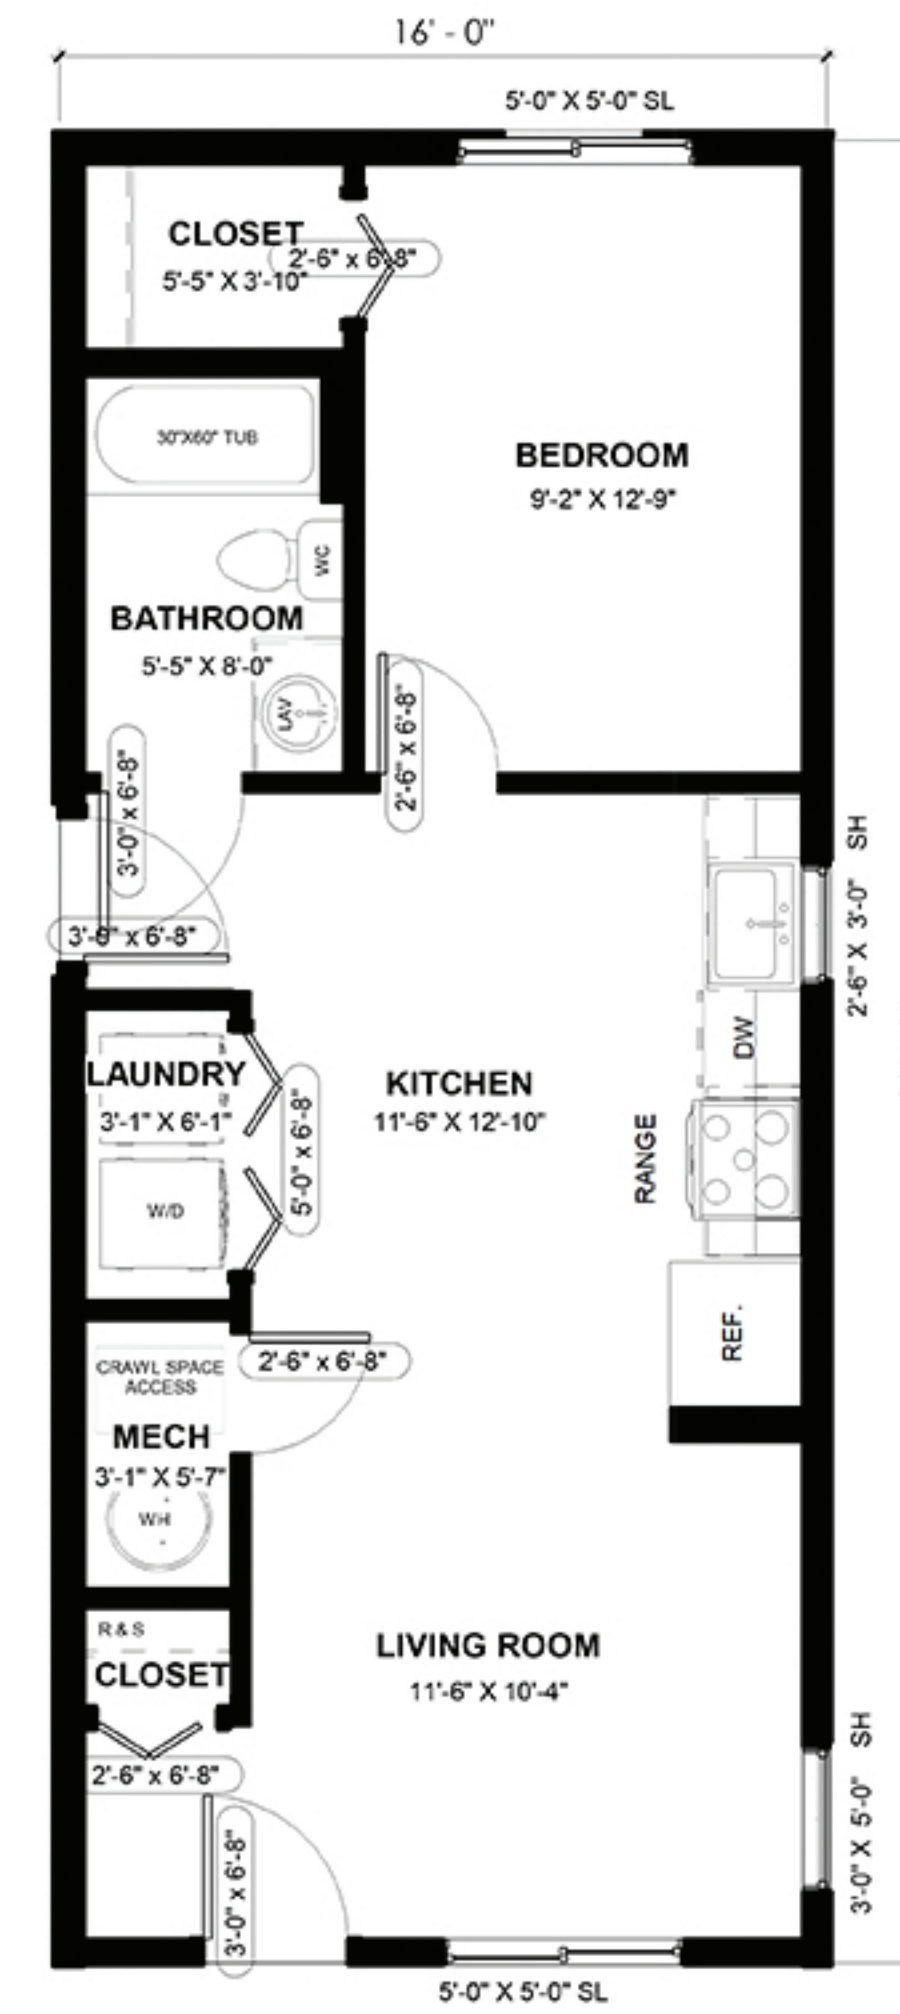

1 LINCOLN 16'
1/4" = 1'-0"

LEVEL 1: 800 SQ. FT.

2 DEMOCRAT 16'
1/4" = 1'-0"

LEVEL 1: 608 SQ. FT.

Fading West Building Systems

Architecture & Engineering Studio

1950 McCormick Pl.
Buena Vista, CO
81211

FADING WEST HOMES

BASE RANCH MODELS

ISSUE DATE: 07/03/2024

ENG. PROJECT #: xxx